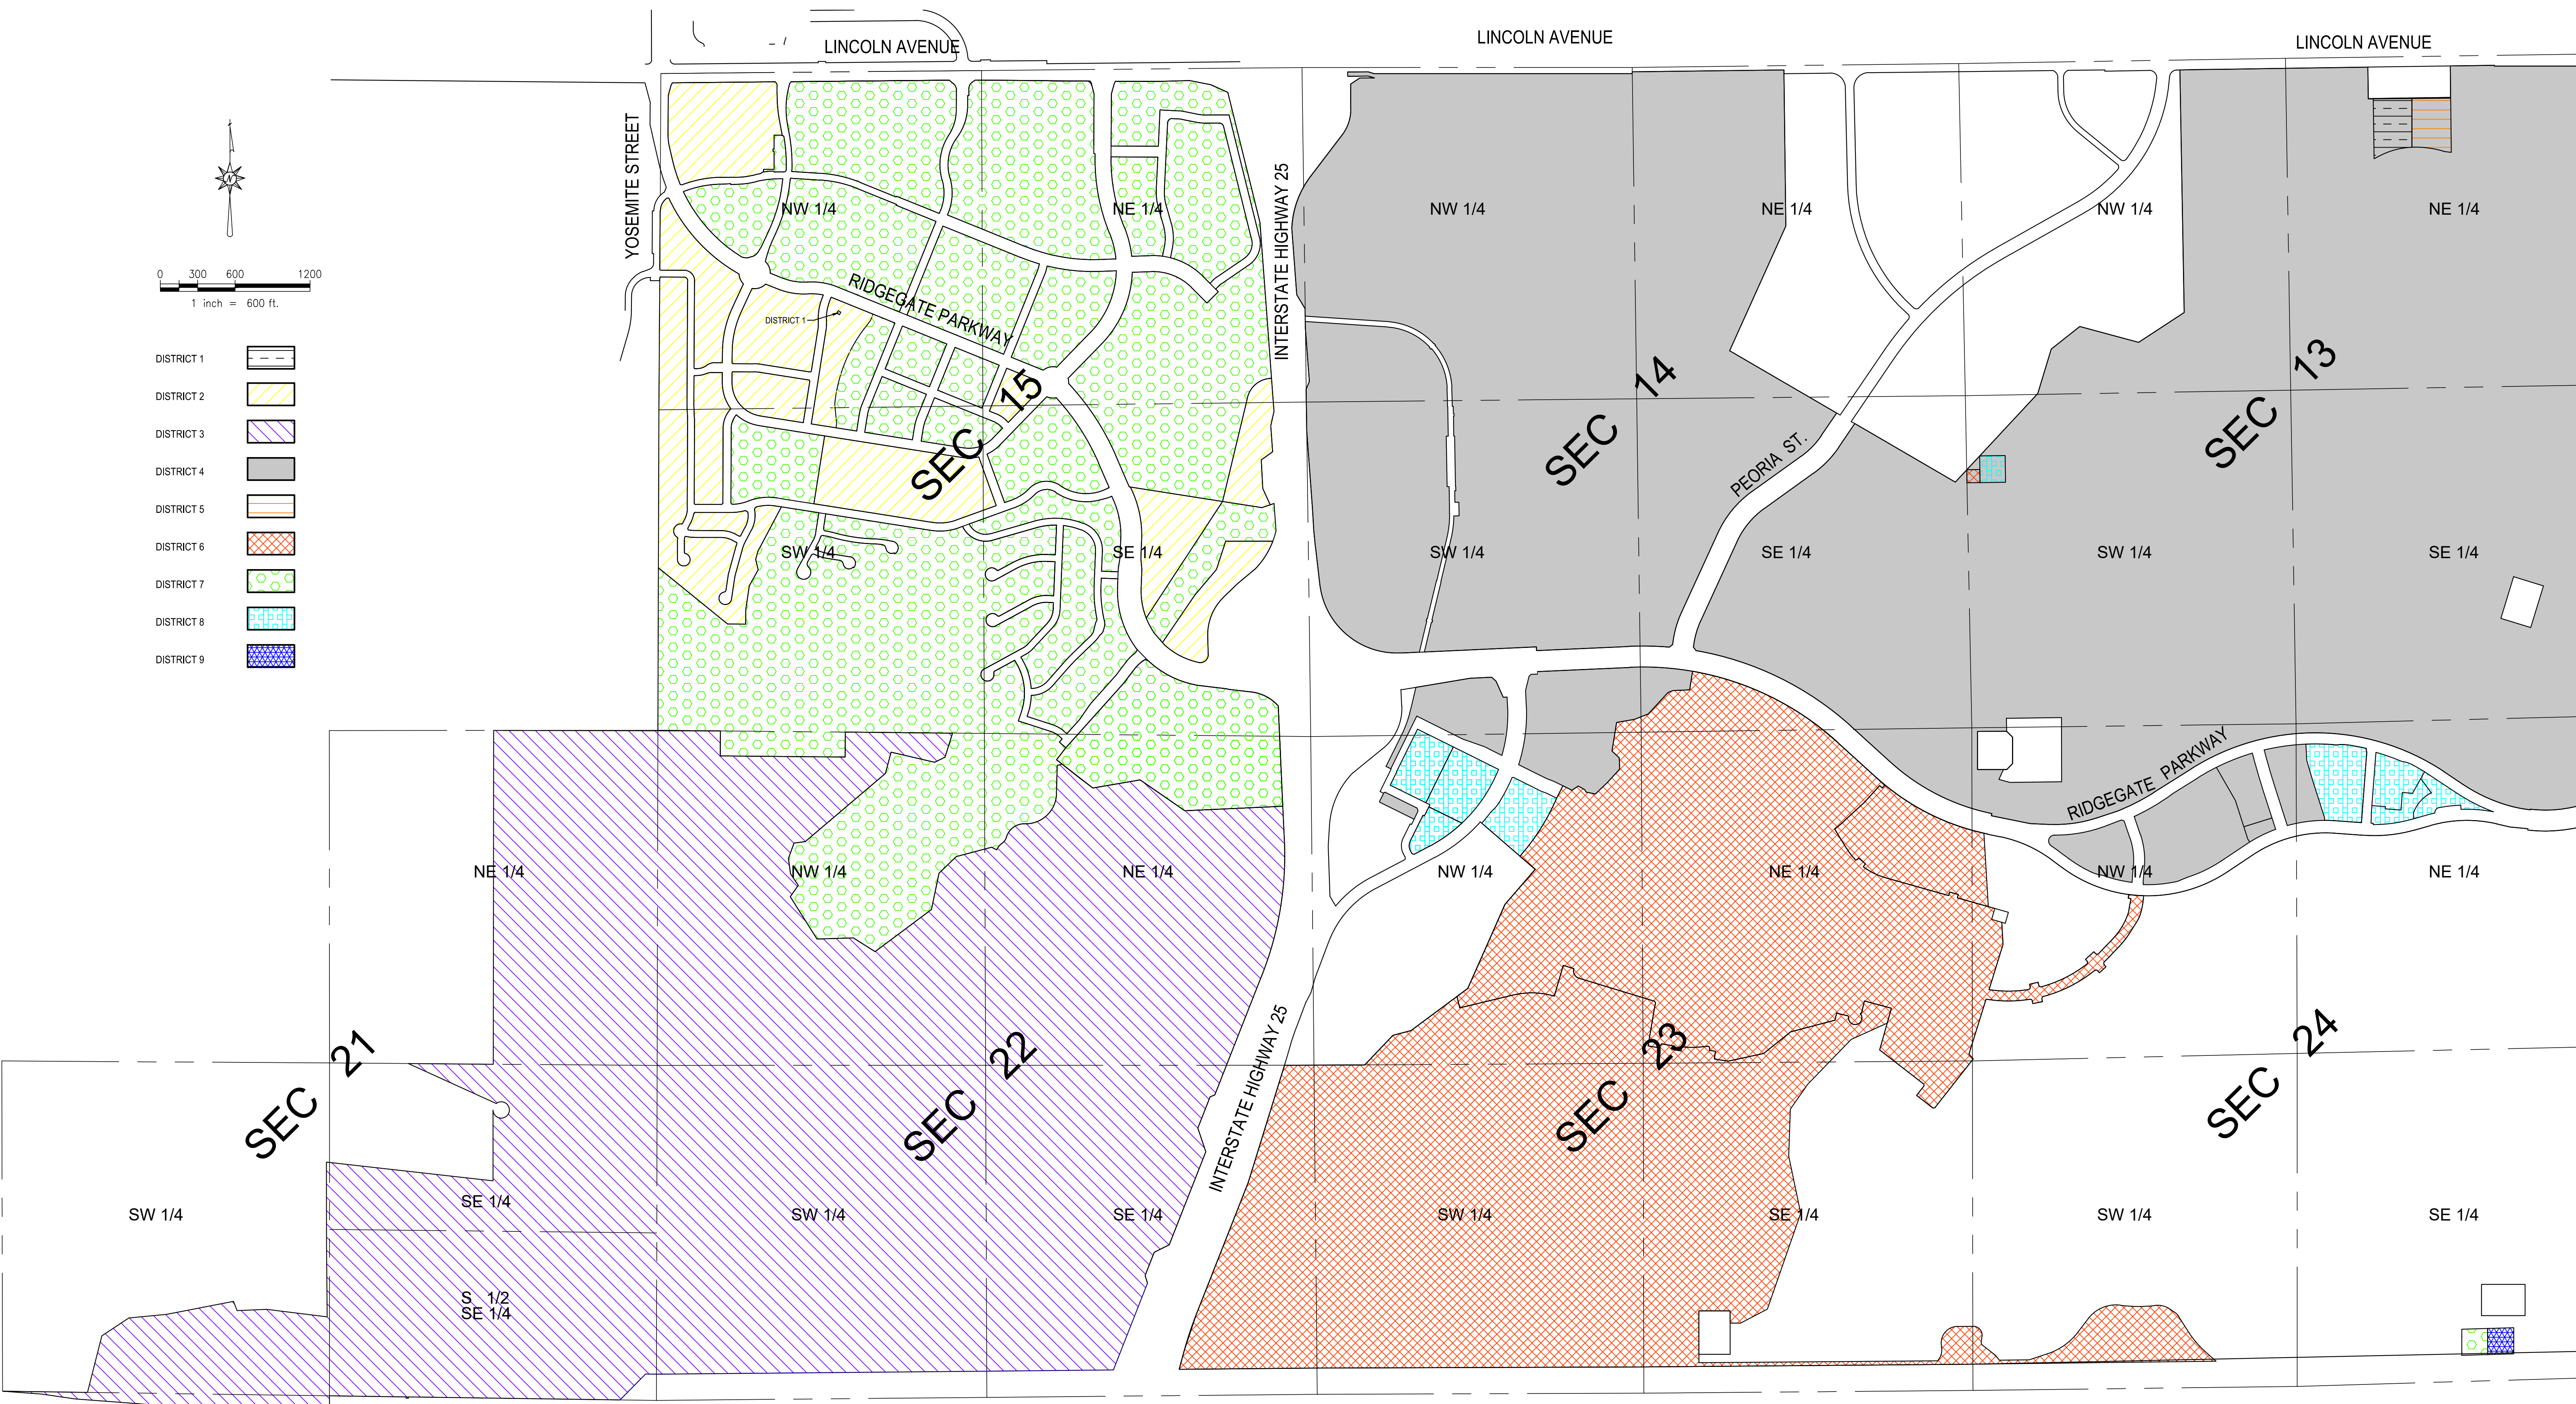

RAMPART RANGE METROPOLITAN DISTRICT BOUNDARY MAP

0 300 600 1200
1 inch = 600 ft.

- DISTRICT 1
- DISTRICT 2
- DISTRICT 3
- DISTRICT 4
- DISTRICT 5
- DISTRICT 6
- DISTRICT 7
- DISTRICT 8
- DISTRICT 9

RRMD DISTRICT BOUNDARY
EXHIBIT